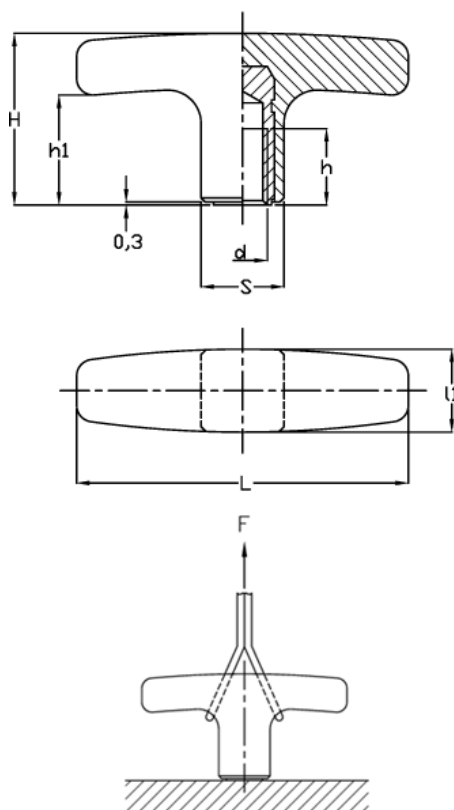

Data Sheet

Article number: 2304032448
Description: Handle 32448
L.652/67 B-M8, Red

Measures

d 6H = M8
 F (N) = 4500
 h = 20
 H = 37
 h_1 = 25.0
 L = 67
 l_1 = 16
 S = 16x16